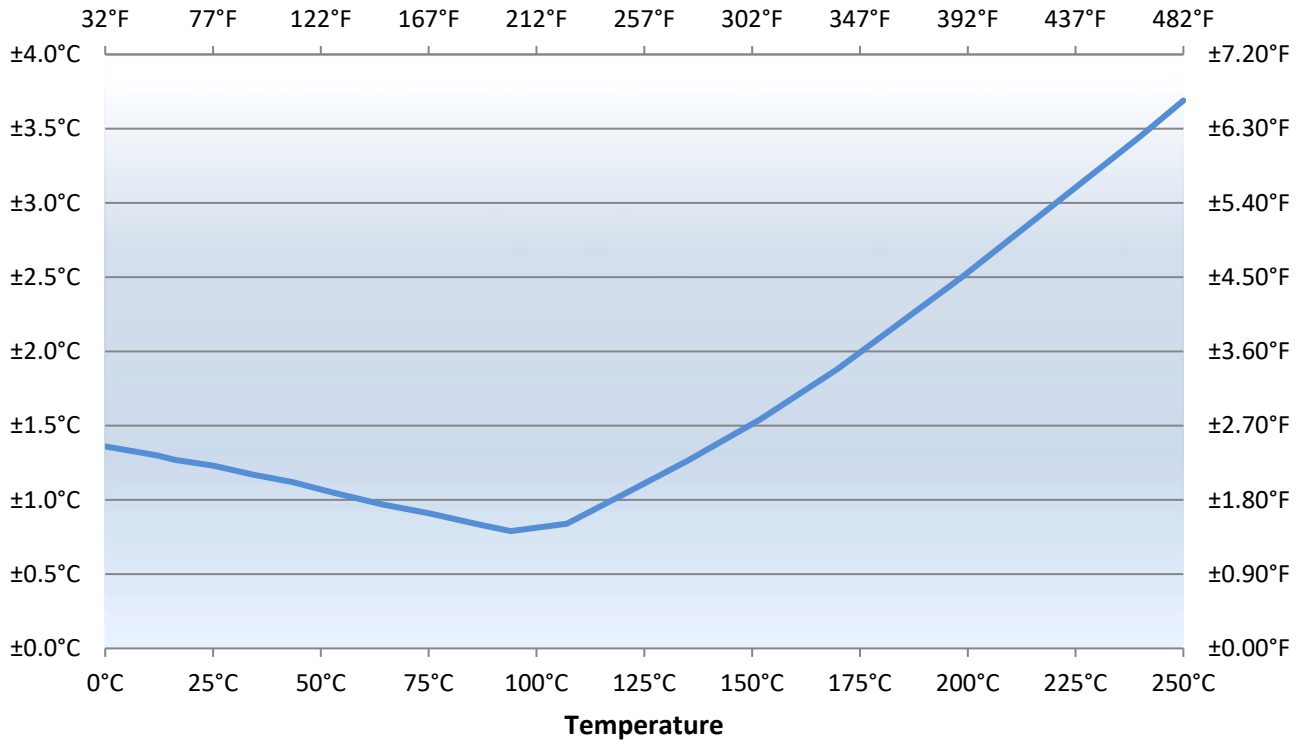

Accuracy Chart

iChefEZ - Temperature Accuracy Chart

[iChefMate App Screenshots](#)